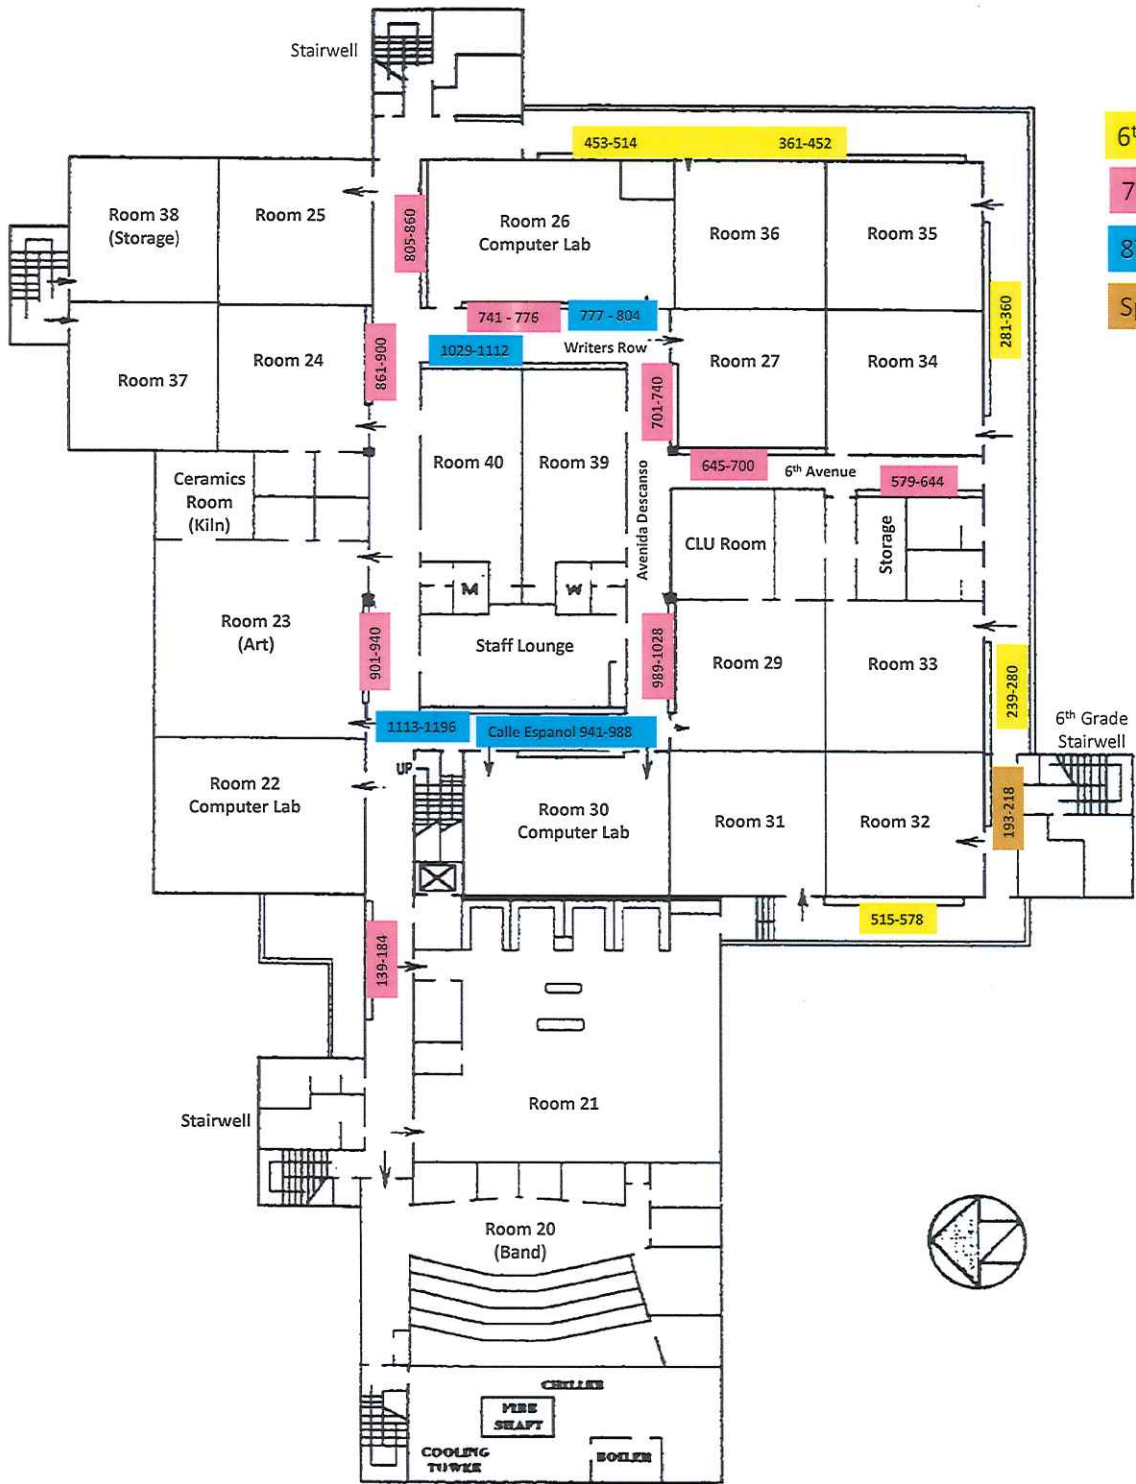

Los Cerritos Middle School  
 School Map  
 &  
 1<sup>st</sup> Floor Locker Plan

Revised 10/22/2014

- 6<sup>th</sup> Grade Lockers
- 7<sup>th</sup> Grade Lockers
- 8<sup>th</sup> Grade Lockers
- Special Education

Los Cerritos Middle School  
 School Map  
 &  
 2<sup>nd</sup> Floor Locker Plan

Revised 10/22/2014