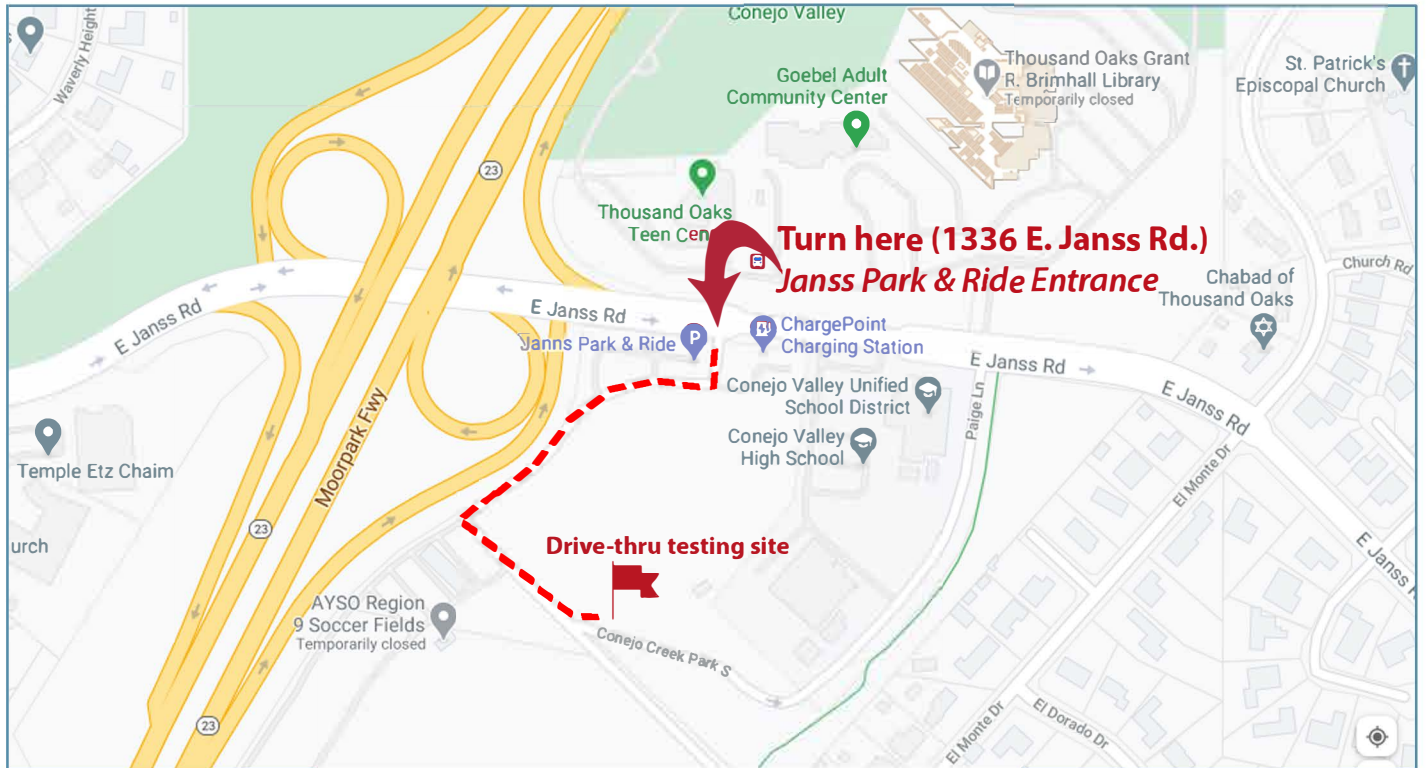

To get tested at the 1336 E. Janss Rd. testing site follow these steps:

1. Go to: [lhi.care/covidtesting](https://lhi.care/covidtesting)
2. Choose California from the drop-down list, click --> "Get Started"
3. Scroll down to complete the Patient Screening (**answer "No" for the primary care provider and health insurance questions**) --> click continue
4. Complete your **personal info and opt-in** to receive emails or texts --> click submit
5. A box will pop-up with your Patient ID# (the ID# will also be delivered via opt-in method)
6. Follow the steps to create your account (*not required, but helpful*)
7. You will be asked, "would you like us to remember this device?" Answer and --> click continue
8. Confirm your information

## Map of the CVUSD and State partnered drive-thru testing site at: 1336 E. Janss Road, Thousand Oaks, CA 91362

Look for the white tents (testing site):