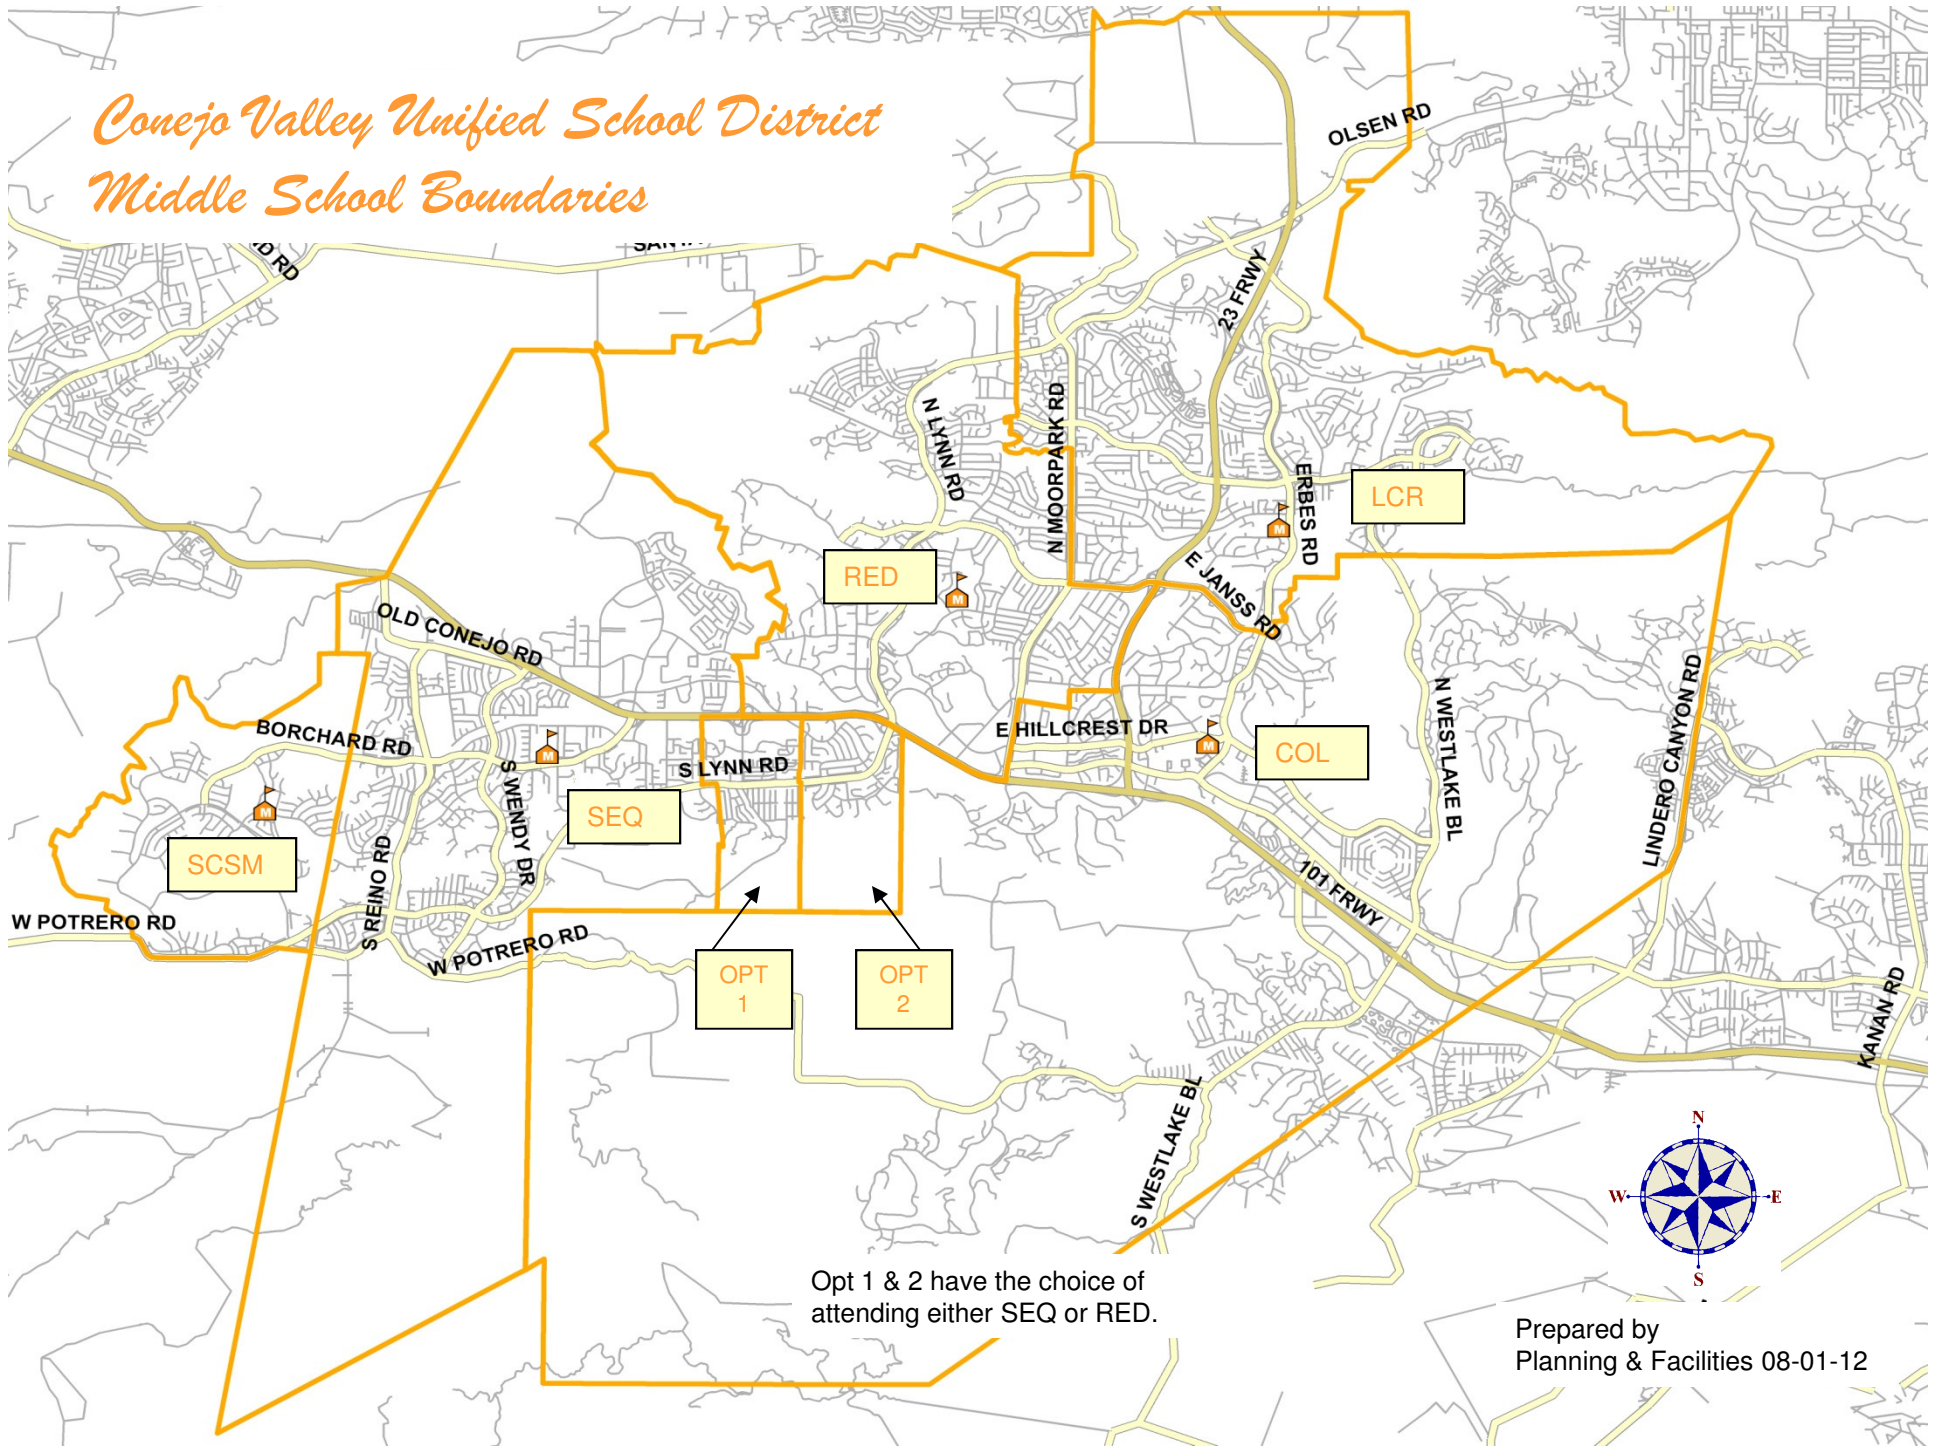

# Conejo Valley Unified School District Middle School Boundaries

Opt 1 & 2 have the choice of attending either SEQ or RED.

Prepared by  
Planning & Facilities 08-01-12