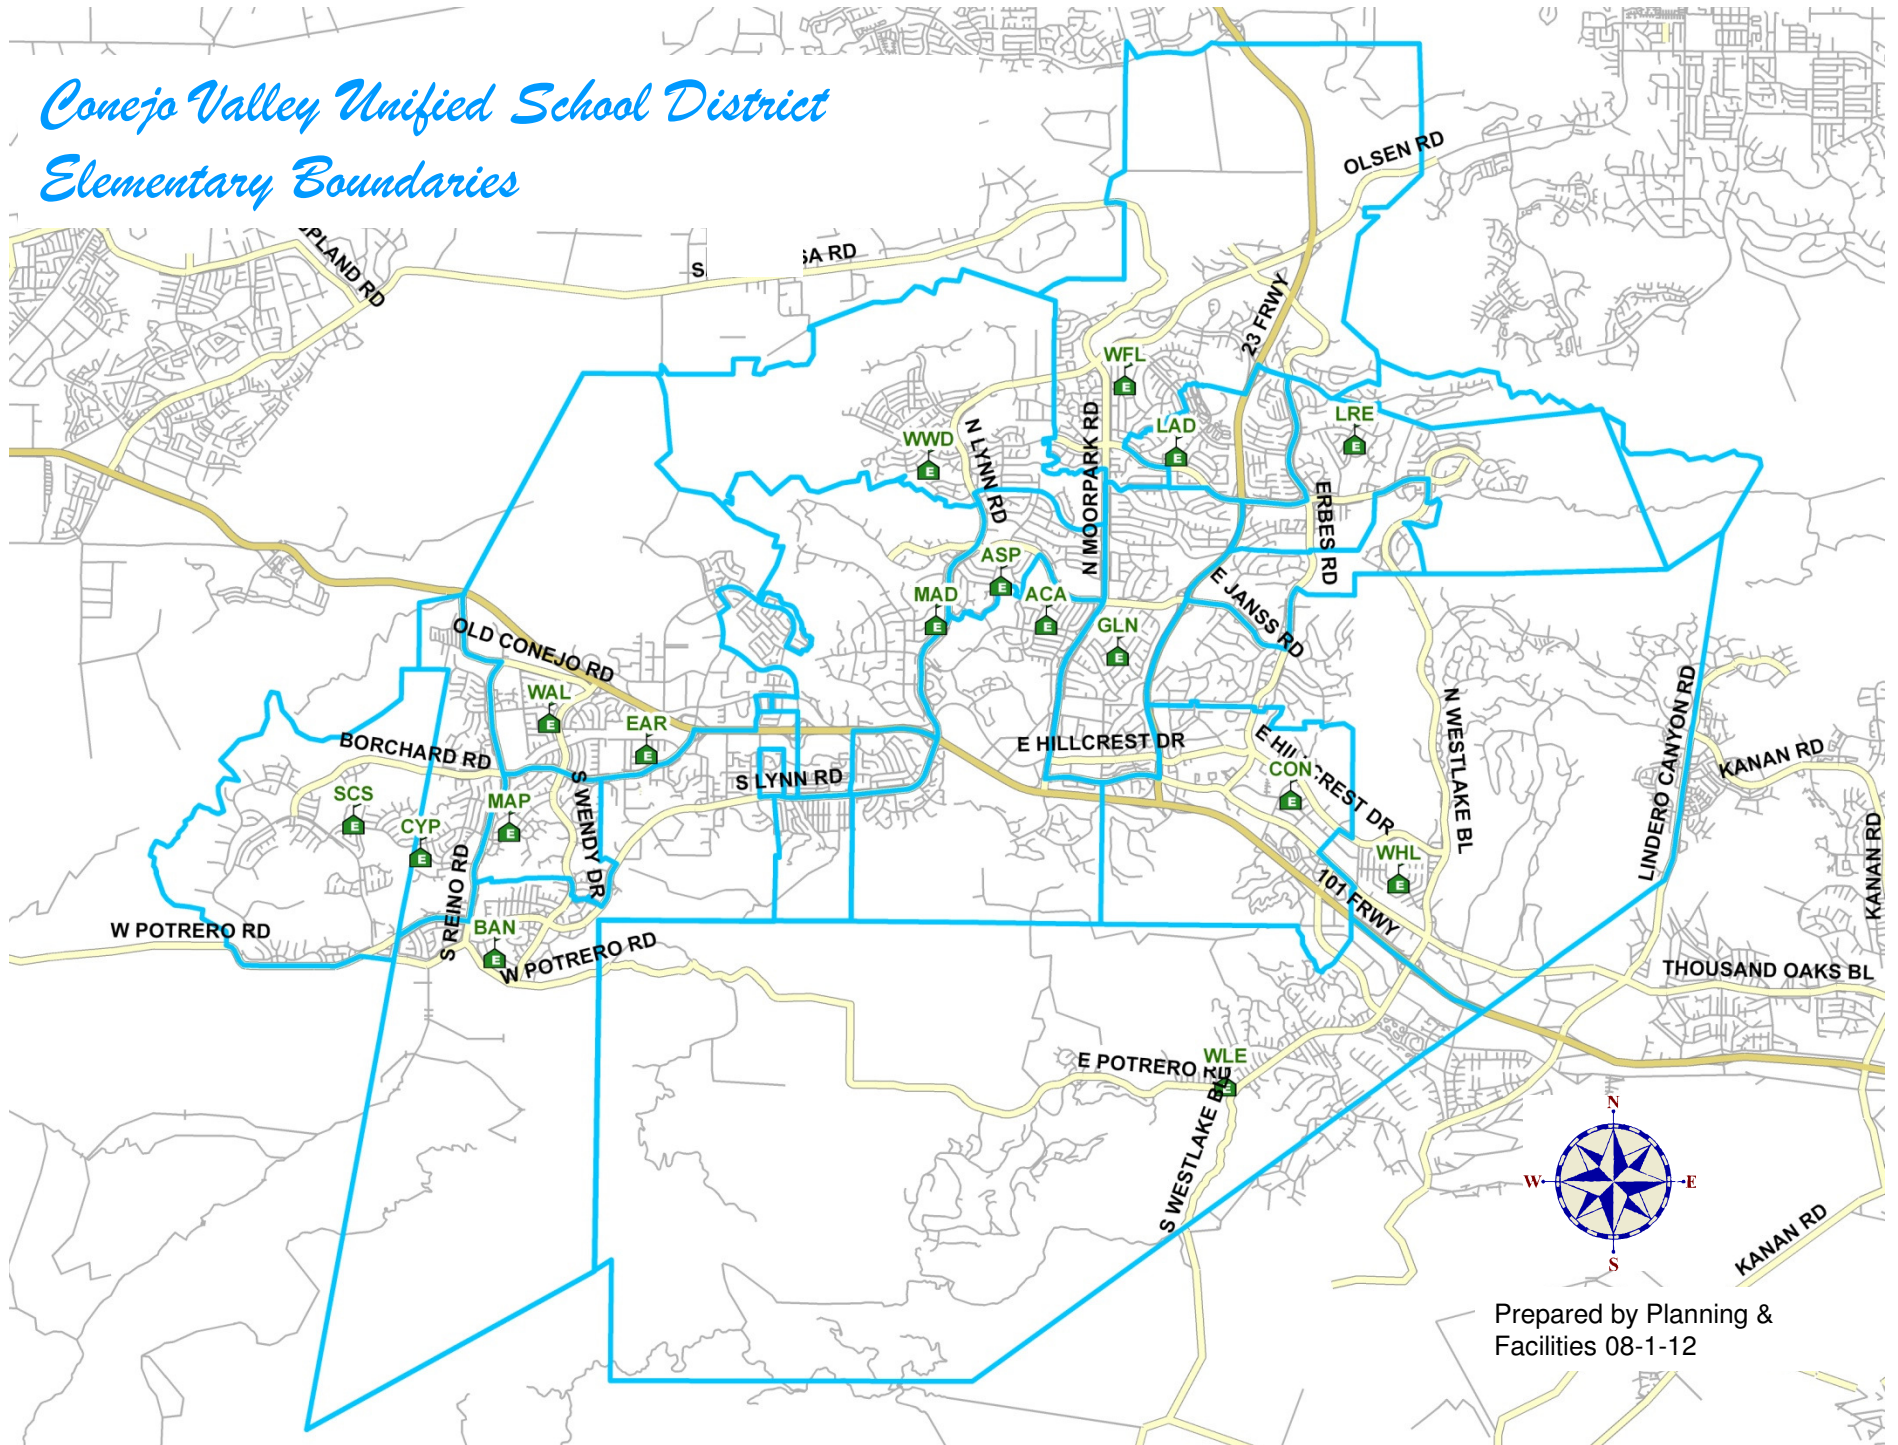

Conejo Valley Unified School District Elementary Boundaries

Prepared by Planning &
Facilities 08-1-12