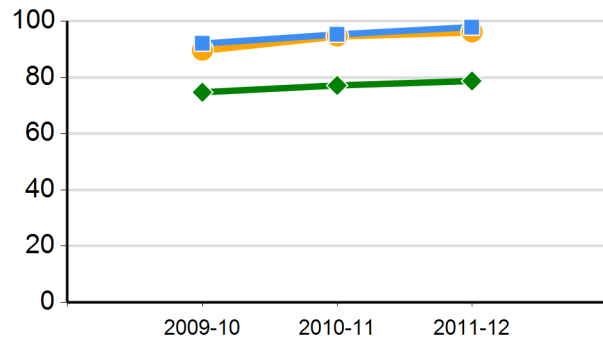

Cohort Graduation Rate*