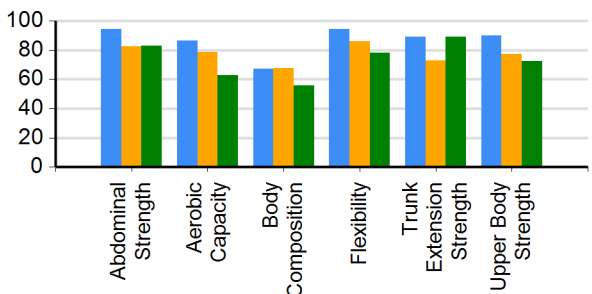

Percentage of Students in the Healthy Fitness Zone in 2011-12