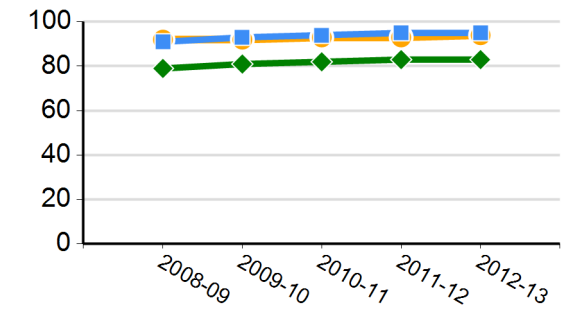

CAHSEE English-Language Arts Grade 10 Passing Rate