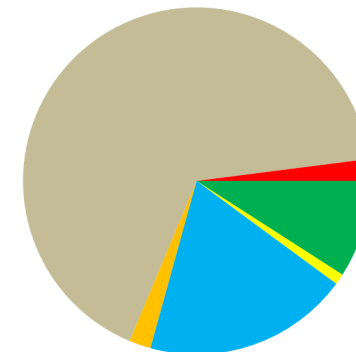

#### API Subgroup Performance - 2013 API Growth

	Met Target	Growth
African American or Black		--
American Indian or Alaska Native		--
Asian	Yes	-9
Filipino		--
Hispanic or Latino	Yes	0
Native Hawaiian or Pacific Islander		--
White	Yes	-8
Two or More Races		--
English Learners	Yes	36
Socioeconomically Disadvantaged	Yes	12
Students with Disabilities	No	-20

Green = Student group met target  
 Red = Student group did not meet target  
 Blue = Student group is not numerically significant  
 -- = Not enough students to report

#### 2012-13 Enrollment by Race/Ethnicity

■ American Indian or Alaska Native ■ Hispanic or Latino  
 ■ Asian ■ African American or Black  
 ■ Native Hawaiian or Pacific Islander ■ White  
 ■ Filipino ■ Two or More Races  
 ■ Not Reported