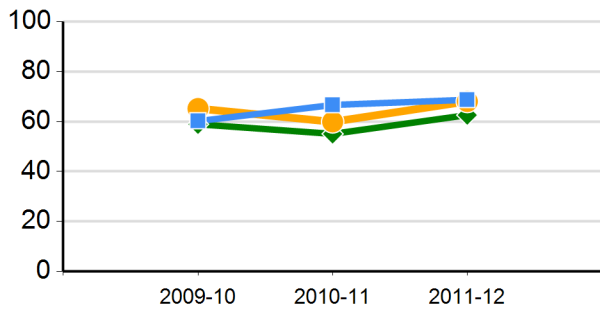

**CST History/Social Science Results**  
(percent proficient and above)

**Percentage of 2011-12 Graduates Meeting University of California "a-g" Requirements**

**2011-12 Average SAT Score**

**Percentage of English Learners Making Progress in Learning English**